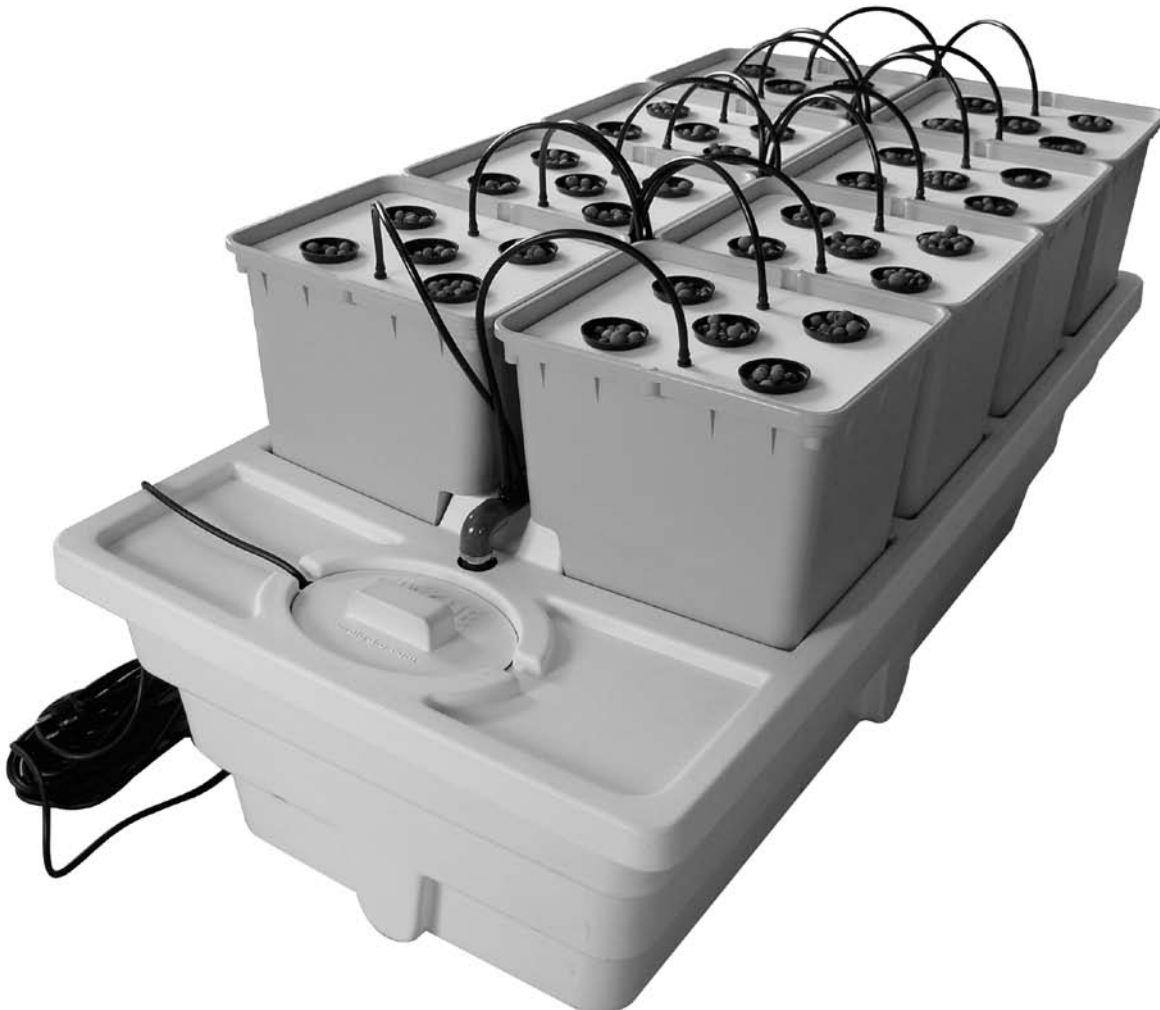

GHE

Bringing Nature and Technology Together
www.eurohydro.com

20 mn

GRATIS

Flora Series
1 L

Panda Aero

8 - 40 plants

L = 124 cm, l = 62 cm, H = 53 cm

+/- 150 L

	PANDA AERO	Réf
A	1	RE07001
A ₁	1	CV04000
A ₂	1	CV04001
B	1	SP06001
C	8	PO02000
D	8	CV05001
E	1	PM11005
F	1	AL31014
G	1	

a	1	
b	16	
c	16	
d	16	
e	8	
f	40	

A + B

A + B + A1

+ F

F + c

+ C