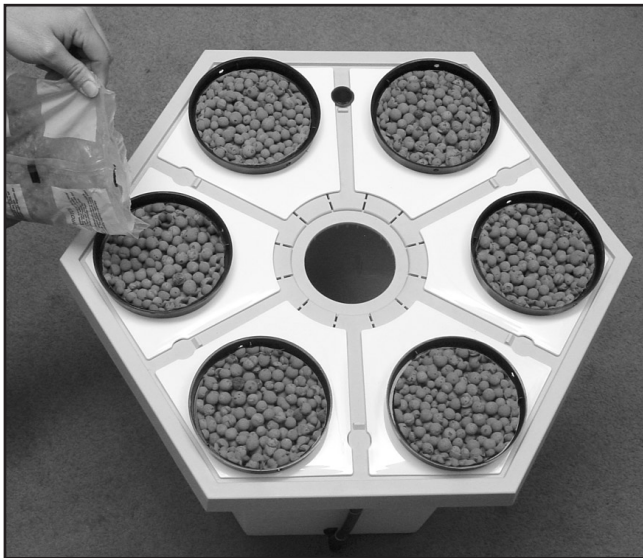

RainForest²

RAINFOR6

RAINFOR18

RAINFOR36

RAINFOR36
36 x 2" (\cong 5 cm)

RAINFOR18
18 x 3" (\cong 7,5 cm)

RAINFOR6
6 x 6" (\cong 15,2 cm)

26,5 liters

38 liters

50 liters