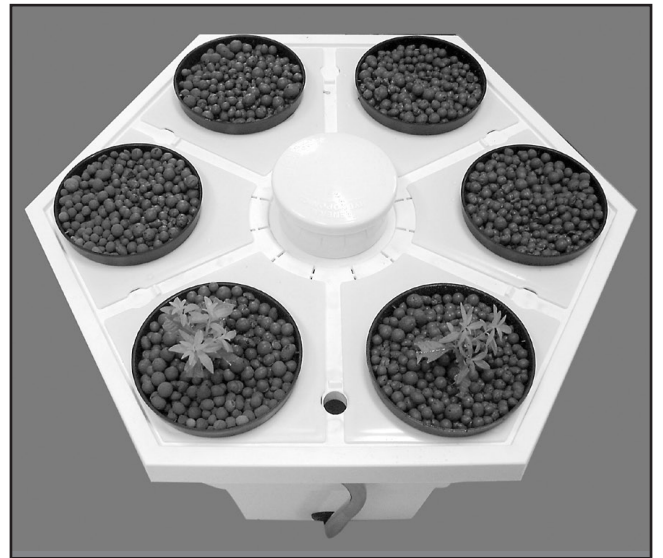

RainForest²

RAINFOR6

RAINFOR18

RAINFOR36

RAINFOR36
36 x 2" (\cong 5 cm)

RAINFOR18
18 x 3" (\cong 7,5 cm)

RAINFOR6
6 x 6" (\cong 15,2 cm)

26,5 liters

38 liters

50 liters