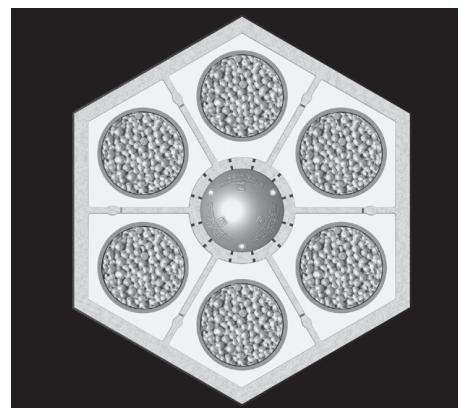

RainForest²

RAINFOR6

RAINFOR18

RAINFOR36

RAINFOR36
36 x 2" (\cong 5 cm)

RAINFOR18
18 x 3" (\cong 7,5 cm)

RAINFOR6
6 x 6" (\cong 15,2 cm)

26,5 liters

38 liters

50 liters