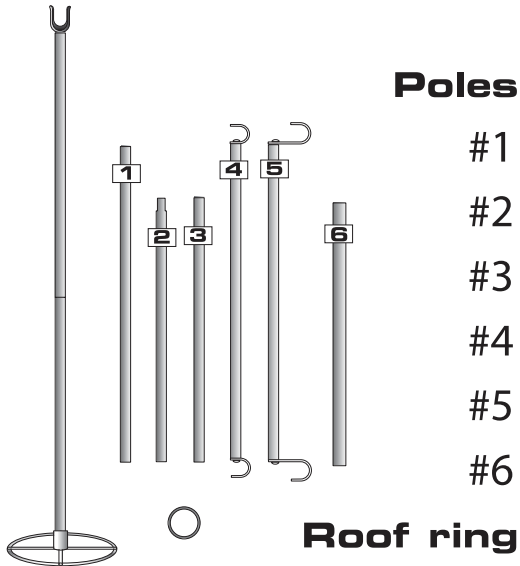

Set contents

Poles

- #1
- #2
- #3
- #4
- #5
- #6

Roof ring

Roof support column

Connectors

-  3 way (corner)
-  4 way (side)
-  5 way inside corner

Panels

-  Plain
-  Entrance
-  Ventilation

other

-  Floor basin
-  Roof top
-  Velcro basin connector
-  Straps

	Set 1	Set 2	Set 3
Poles #1	8	6	1
Poles #2	4	2	0
Poles #3	4	2	0
Poles #4	1	1	1
Poles #5	1	1	1
Poles #6	0	0	2
Roof ring	0	0	1
Roof support column			1
Connectors 3 way (corner)	8	1	0
Connectors 4 way (side)	0	4	0
Connectors 5 way inside corner	2	0	0
Panels Plain	0	1	0
Panels Entrance	1	1	0
Panels Ventilation	3	0	0
other Floor basin	1	1	1
other Roof top	1	1	1
other Velcro basin connector	0	1	2
other Straps	4		