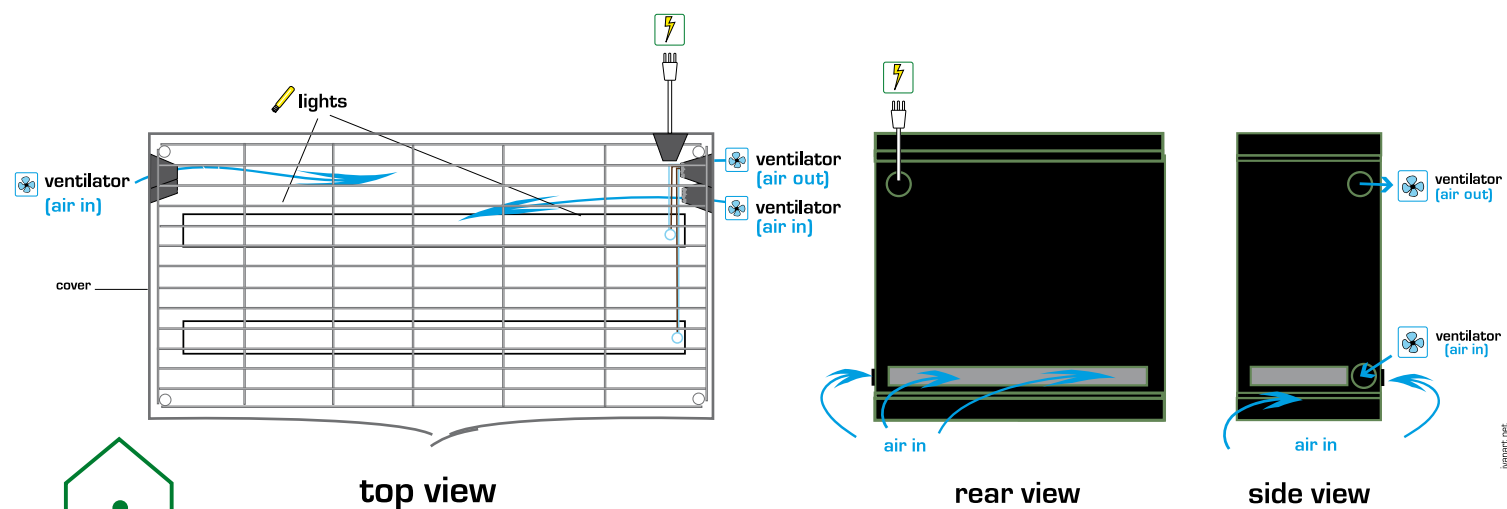

clonebox

Mounting instructions
Instrucciones de montaje
Aufbauanleitung
Notice de montage
Montage instructies
Istruzioni per l'assemblaggio
Montážni návod
Instrukcje montażu

HOME box A product of: Eastside Impex • Liselotte-Herrmann-Str. 31 • D-10407 Berlin • T: +49 30 4700 42 83 • F: +49 30 26079 335 • info@homebox.net • www.homebox.net

HOME box
www.homebox.net