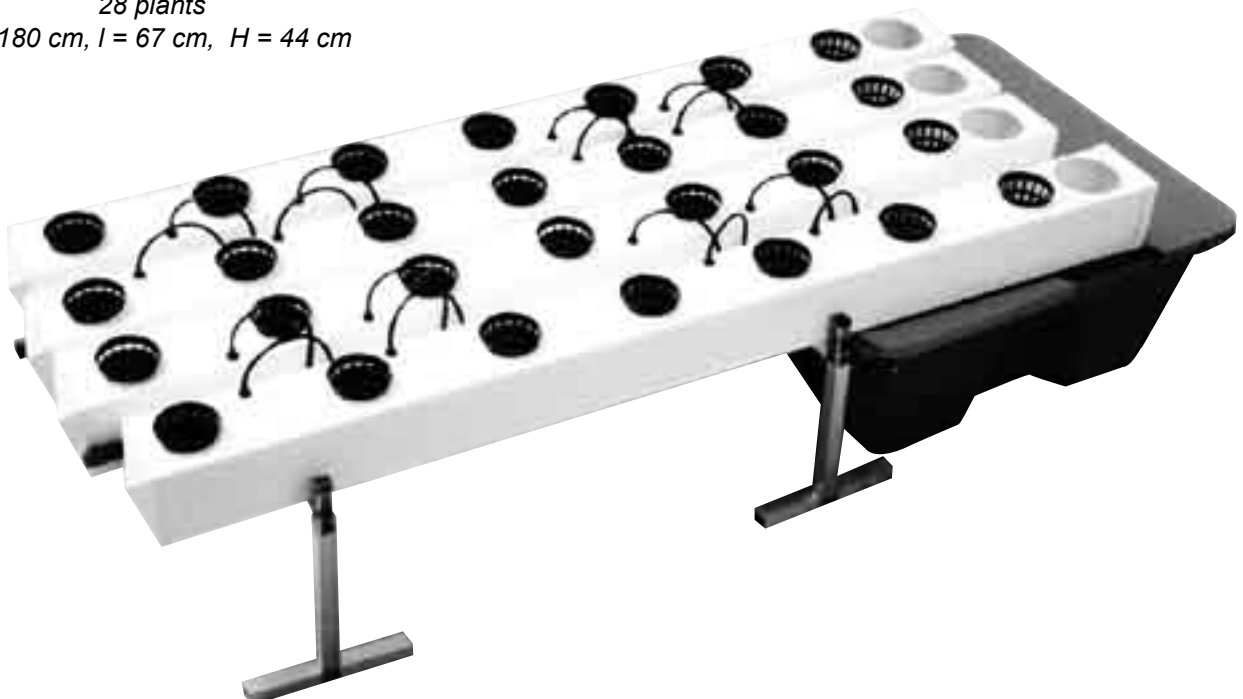

## AeroFlo 20

---

*20 plants*

*L = 130 cm, l = 67 cm, H = 44 cm*

## AeroFlo 28

---

*28 plants*

*L = 180 cm, l = 67 cm, H = 44 cm*

A

B

C

B

DRAIN RESERVOIR