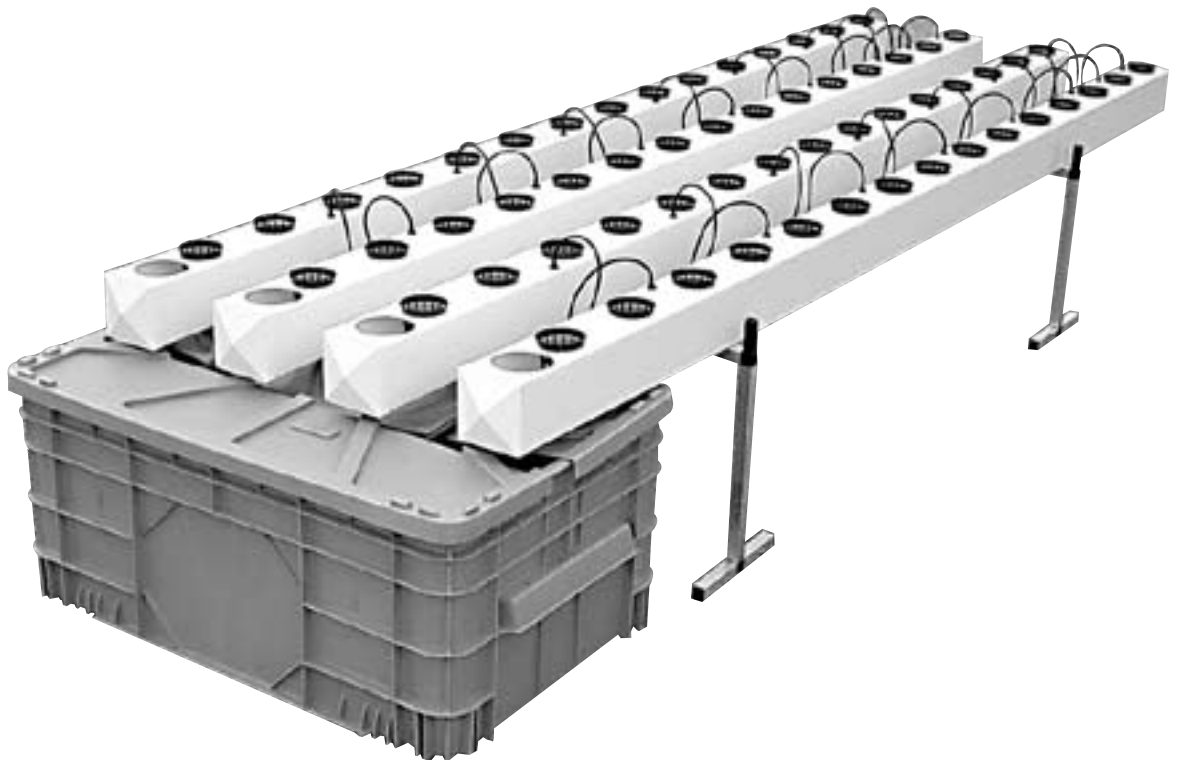

GHE

Bringing Nature and Technology Together
www.eurohydro.com

GRATIS

Flora Series
1 L

AeroFlo 60

60 plants

L = 325 cm, l = 100 cm, H = 56 cm

A