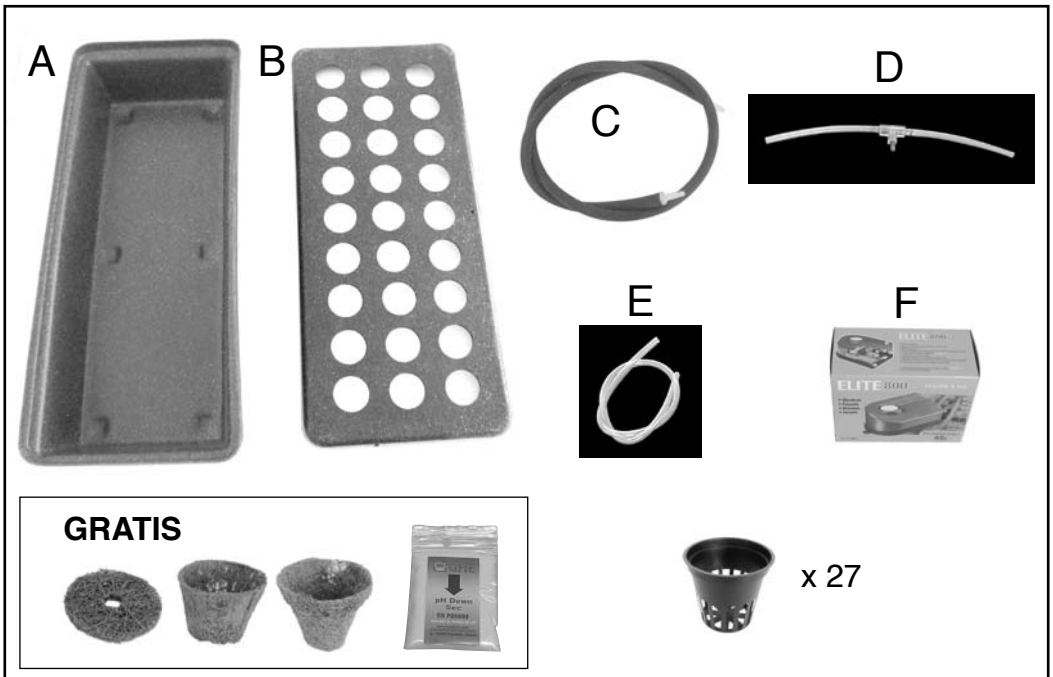

GHE

eurohydro.com

CuttingBoard™

L = 66 cm, l = 30 cm, H = 14 cm
+/- 13 Liters - 27 plants

BRINGING NATURE AND TECHNOLOGY TOGETHER

GHE

A

C + D