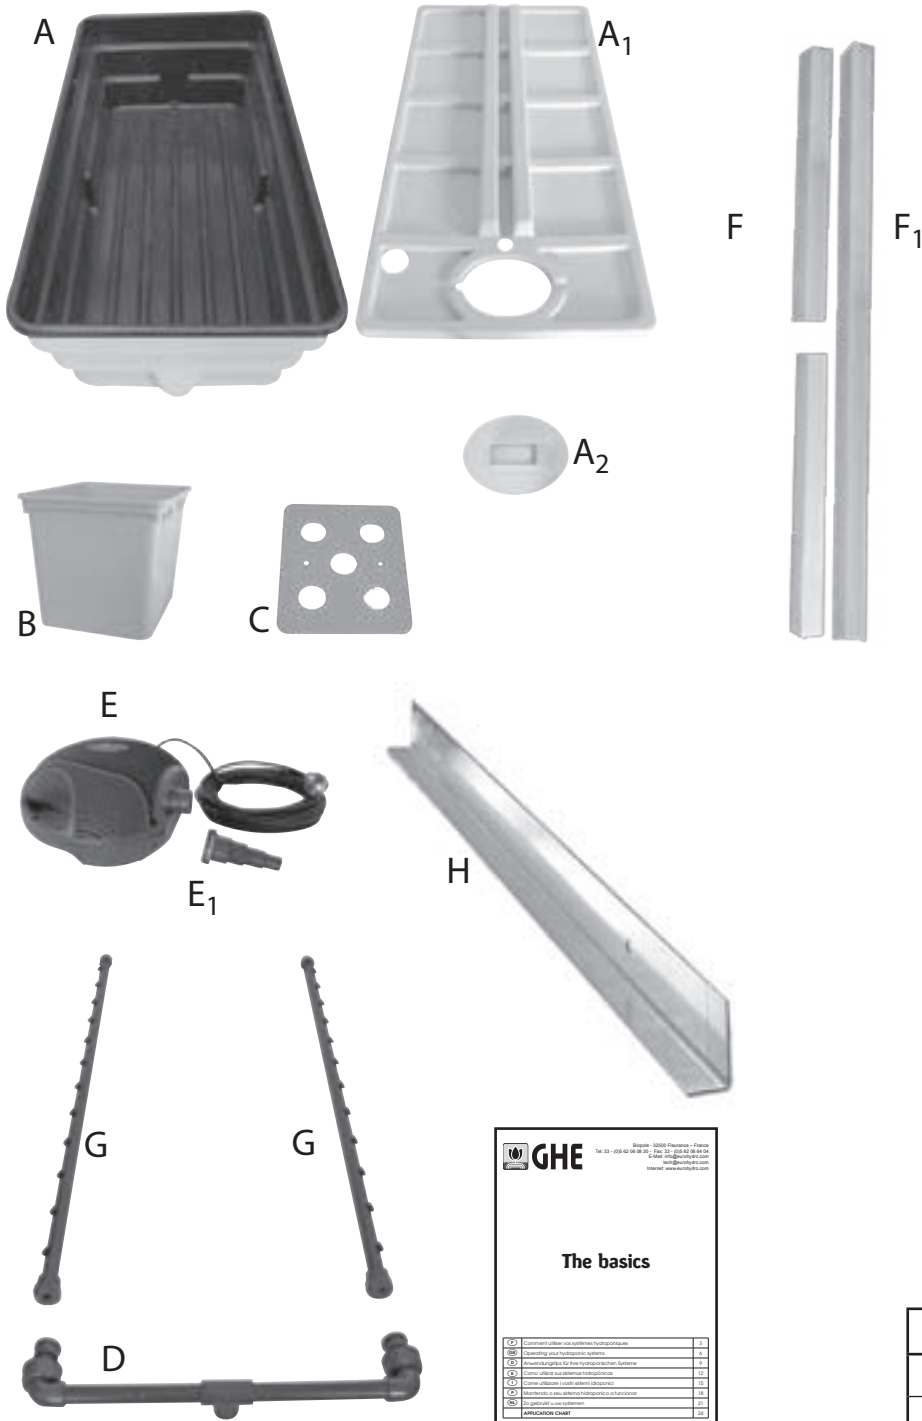

GHE

Bringing Nature and Technology Together
www.eurohydro.com

45 mn

GRATIS

Flora Series
1 L

Dutch Pot Aero 2m²

120 plants
L = 220 cm, I = 100 cm, H = 67 cm

	DPS AERO 2 m ² *	Réf
A	1	RE07001
A ₁	1	CV04002
A ₂	1	CV04001
B	24	PO02000
C	24	CV05001
D	1	AL21002
E	1	PM11009
E ₁	1	RA11006
F	6	TU31008
F ₁	3	TU31015
G	2	AL31004
H	6	SP05003
I	1	RT11004
I ₁	1	RT11005
I ₂	1	RT11006

	DPS AERO - 2 m ²	Réf
a	6	RA61003
b	6	RA61002
c	12	EI21018
d	18	EI21006
e	1	RT11010
e ₁	1	RT11008
e ₂	1	RT11009
f	8	FX11006
g	48	RA41006
h	48	EI21001
i	1	AL11002
j	48	PO02001
k	12	RA41002
l	120	PO01001
G ₁	2	JN21002
m	1	TU01005