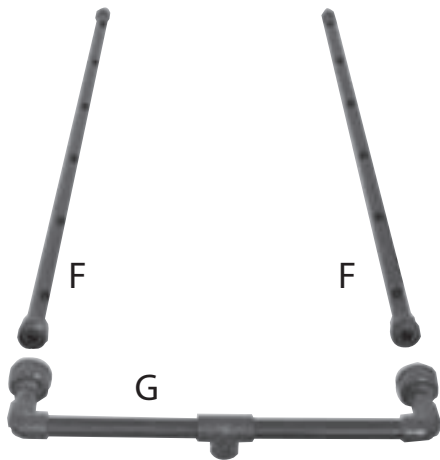

GHE

Bringing Nature and Technology Together
www.eurohydro.com

45 mn

GRATIS

Flora Series
1 L

Dutch Pot Hydro 1m²

60 plants

L = 120 cm, l = 100 cm, H = 67 cm