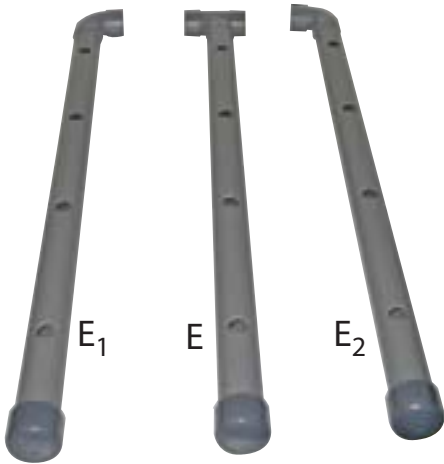

GHE

Bringing Nature and Technology Together
www.eurohydro.com

45 mn

GRATIS

Flora Series
1 L

Dutch Pot Hydro 1m²

60 plants

L = 120 cm, l = 100 cm, H = 67 cm