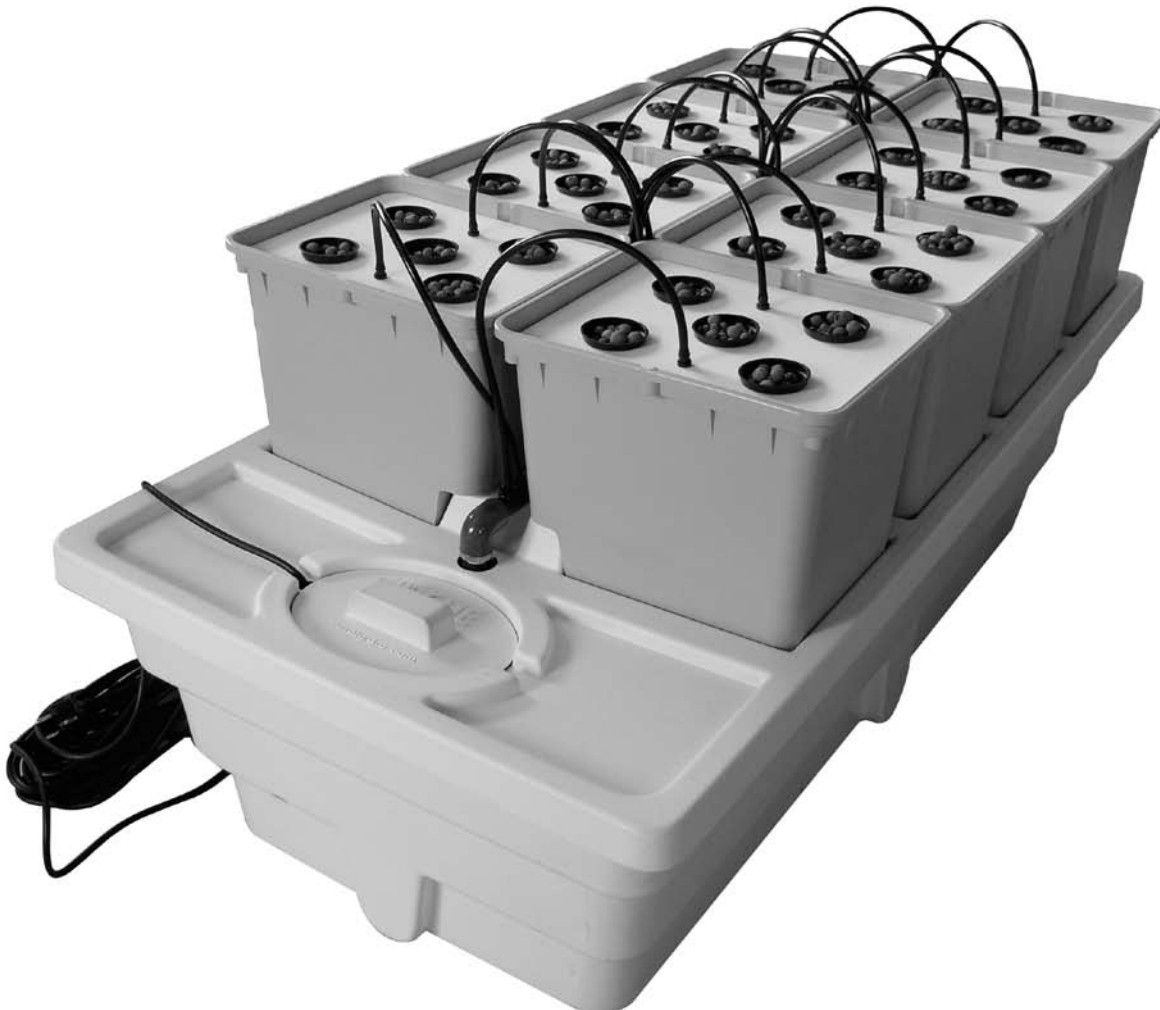

GHE

Bringing Nature and Technology Together
www.eurohydro.com

20 mn

GRATIS

Flora Series
1 L

Panda Aero

8 - 40 plants

L = 124 cm, l = 62 cm, H = 53 cm

+/- 150 L

| | PANDA AERO | Réf |
|----------------|------------|---------|
| A | 1 | RE07001 |
| A ₁ | 1 | CV04000 |
| A ₂ | 1 | CV04001 |
| B | 1 | SP06001 |
| C | 8 | PO02000 |
| D | 8 | CV05001 |
| E | 1 | PM11005 |
| F | 1 | AL31014 |
| G | 1 | |