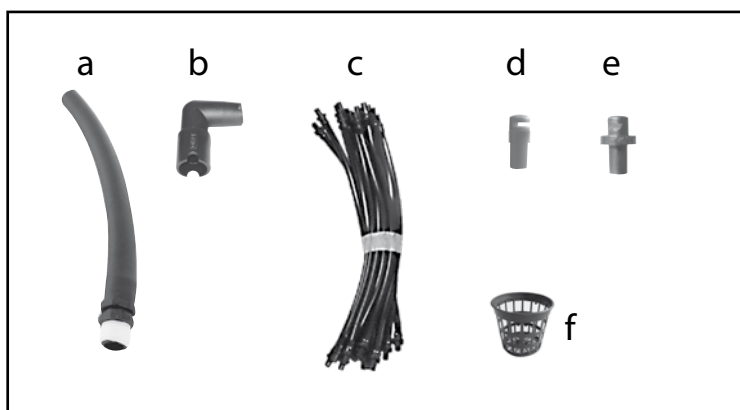

GHE

Bringing Nature and Technology Together
www.eurohydro.com

20 mn

GRATIS

Flora Series
1 L

Panda Aero

8 - 40 plants

L = 124 cm, l = 62 cm, H = 53 cm

+/- 150 L

| | PANDA AERO | Réf |
|----------------|------------|---------|
| A | 1 | RE07001 |
| A ₁ | 1 | CV04000 |
| A ₂ | 1 | CV04001 |
| B | 1 | SP06001 |
| C | 8 | PO02000 |
| D | 8 | CV05001 |
| E | 1 | PM11005 |
| F | 1 | AL31014 |
| G | 1 | |