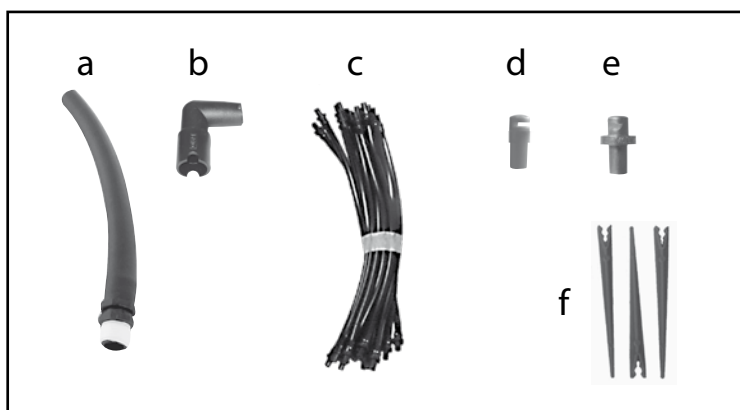

GHE

Bringing Nature and Technology Together
www.eurohydro.com

20 mn

GRATIS

Flora Series
1 L

Panda Hydro

8 - 40 plants

L = 124 cm, l = 62 cm, H = 53 cm

+/- 150 L

	PANDA AERO	Réf
A	1	RE07001
A ₁	1	CV04000
A ₂	1	CV04001
B	1	SP06001
C	8	PO02000
D	1	PM11005
E	1	
F	1	AL31014

a	1	
b	16	
c	8	
d	8	
e	4	
f	8	

A + B

A + B + A1

+ F

F + c

+ C